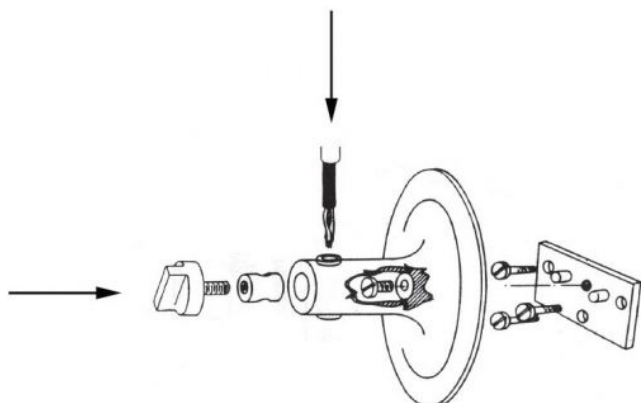

Oluce

Coupe 1158 wall mount

Technical details

Country of Manufacture

Manufacturer

Oluce

Description

The Oluce Coupé 1158 wall mount is a spare part for the Coupé 1158 Wall Lamp. Included is the complete wall bracket. The wall bracket is available in black or white. If you like to order this article, please specify the colour of the desired wall bracket under the item Order Review in the field Order Comment.