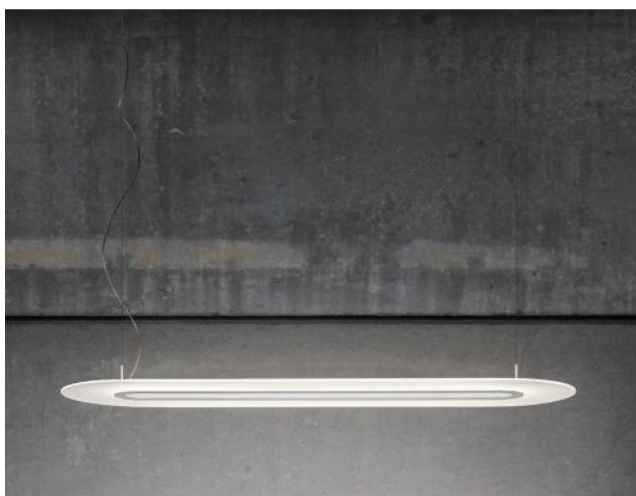

Stilnovo

Opti-Line

Oberfläche

- Aluminum polished
- white

Technical details

Country of Manufacture	 Italy
Manufacturer	Stilnovo
Designer	Linea Light Group
Year of design	2016
Protection class / IP rating	IP20
Contents of the package material	LED
Height adjustment	height determinable
dimming	on site dimmable with a trailing edge dimmer
Wattage	47 W
LED	inclusive
Colour Rendering Index	90
Luminous flux in lm	5,685
Color temperature in Kelvin	3,000 warm white
canopy dimensions	10 cm
light distribution	directly and indirectly
total height	200 cm
Dimensions	H 7 cm B 39 cm L 129 cm

Description

The Stilnovo Opti-Line is a linear pendant lamp, a minimal, evolution of the iconic O-Line, with laser-engraved PMMA diffuser and aluminum body with wrinkle white or polished aluminium finish. Thanks to the characteristic texture of OptiLight Technology™, the suspension becomes transparent when the light is off. Opti-Line is a highly functional pendant lamp; the clean, sharp light of the topLED circuitry is perfectly integrated into a high-quality structure. This lamp can be dimmed on site with trailing edge phase dimmer, with an optional Casambi module it can also be dimmed via Smartphone App. The pendant lamp is also available as a DALI dimmable version on request.