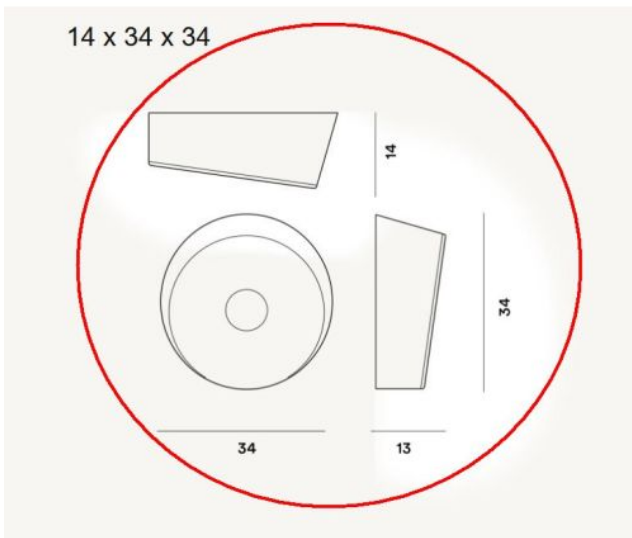

Foscarini

Lumiere XXL Soffitto Parete Replacement Glass

Oberfläche

- grey
- white

Technical details

| | |
|-------------------------------|---|
| Country of Manufacture |  Italy |
| Manufacturer | Foscarini |
| Designer | Rodolfo Dordoni |
| material | glass |
| Diameter in cm | 34 |
| Dimensions | H 13 cm Ø 34 cm |

Description

The Foscarini Lumiere XXL Soffitto Parete replacement glass has a diameter of 34 cm and a height of 13 cm. The mouth-blown, glossy glass is suitable for the Lumiere XXL wall and ceiling lamp with G9 sockets. This Replacement Glass is available in grey and white.