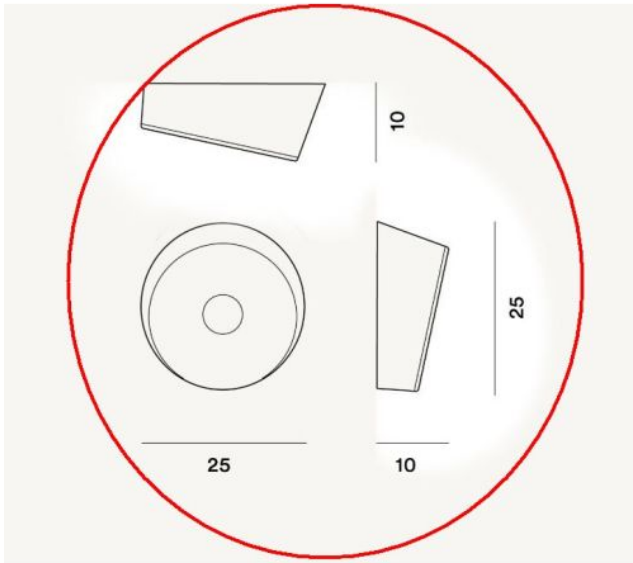

Foscarini

Lumiere XXS Soffitto Parete Replacement Glass

Oberfläche

- grey
- white

Technical details

Country of Manufacture

Manufacturer

Foscarini

Designer

Rodolfo Dordoni

material

glass

Diameter in cm

25

Dimensions

H 10 cm | Ø 25 cm

Description

The Foscarini Lumiere XXS Soffitto Parete replacement glass is a spare part for the Lumiere wall and ceiling lamp. The glass is only suitable for the lamp with G9 sockets. The mouth-blown, glossy glass is available in white and grey and has a diameter of 25 cm.