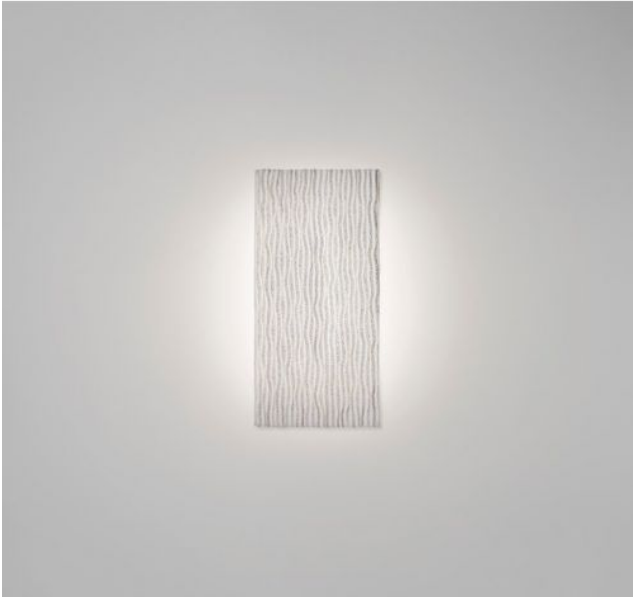

Arturo_Alvarez

Planum PM06PR-LD

Oberfläche

- grey
- white

Technical details

Country of Manufacture	 Spain
Manufacturer	Arturo_Alvarez
Designer	Arturo Alvarez
Protection class / IP rating	IP20
Contents of the package	LED
Depth in cm	8
material	stainless Steel
dimming	on site dimmable with a trailing edge dimmer
Wattage	17 W
LED	inclusive
Luminous flux in lm	3,636
Color temperature in Kelvin	2,700 extra warm white
Dimensions	B 47 cm L 96 cm

Description

The rectangular lamp shade of the LED lamp Planum PM06PR-LD by Arturo Alvarez consists of a painted stainless steel mesh, which is available in white or grey. This stainless steel metal mesh is a translucent and flexible metal mesh which is folded and molded to give it the desired shape and structure. This LED lamp is suitable for both wall and ceiling mounting. The PM06PR-LD can be dimmed on site with a trailing edge phase dimmer and has a colour temperature of 2,700 Kelvin extra warm white. A DALI dimmable version or a version with 3,000 Kelvin warm white is also available on request.