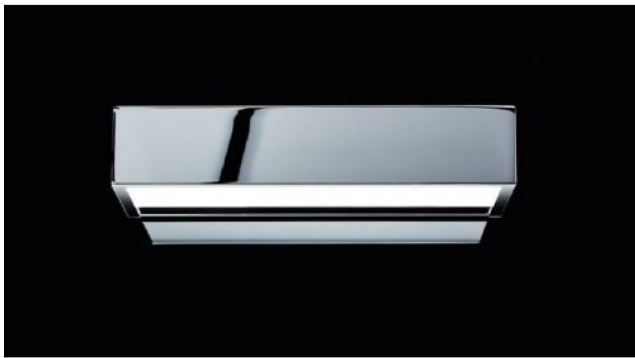

### Oberfläche

- chrome
- nickel
- rose

## Technical details

<b>Country of Manufacture</b>	 Germany
<b>Manufacturer</b>	Decor Walther
<b>Designer</b>	Maiken Walther
<b>Protection class / IP rating</b>	IP44
<b>Contents of the package</b>	Leuchtmittel/Bulb
<b>Depth in cm</b>	10
<b>material</b>	glass, metal
<b>dimming</b>	dimmable on site
<b>Base / Socket</b>	R7s
<b>Power (max. Watt)</b>	100 Watt
<b>Dimensions</b>	H 5 cm   L 25 cm

## Description

The Decor Walther Box 25 wall lamp emits light simultaneously upwards and downwards. A diffuser made of white matt glass glare control the light in both directions and scatters it evenly. This wall lamp is 25 cm long, 5 cm high and 10 cm deep. With protection class IP44, this lamp is also suitable for the bathroom. It is available in chrome. A R7s halogen lamp with a maximum output of 100 watts can be used as the light source. The Box 25 is also offered with an integrated LED (Box 25 N LED).