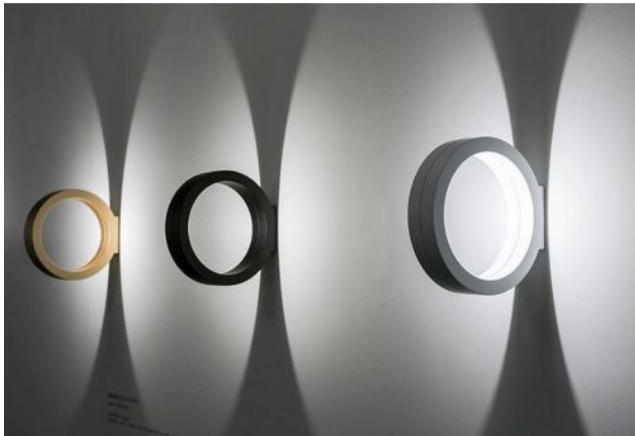

Cini & Nils

Assolo wall and ceiling lamp

Oberfläche

- black
- gold
- white

Dimmbarkeit

- on site dimmable with a trailing edge dimmer
- not dimmable

Technical details

Country of Manufacture	 Italy
Manufacturer	Cini & Nils
Designer	Luta Bettonica
Year of design	2013
Protection class / IP rating	IP20
Contents of the package	LED
Depth in cm	20
Diameter in cm	20
material	aluminum
Wattage	16 W
LED	inclusive
Colour Rendering Index	80
Luminous flux in lm	1,300
Color temperature in Kelvin	2,800 warm white
Dimensions	B 5 cm Ø 20 cm

Description

The Cini & Nils Assolo wall and ceiling lamp can be mounted vertically, horizontally or in a row. Its ring has a diameter of 20 cm. The light is emitted by an integrated LED on the inside and reflected from there, thus indirectly illuminating both the lamp itself and the surroundings. This creates a play of light and shadow on the wall or ceiling. The lamp is available in white, black and gold matt. The Assolo wall and ceiling lamp is offered in two versions: non-dimmable and dimmable on site with a trailing edge phase dimmer. The on site dimmable version can also be dimmed with an optionally available Casambi module using a smartphone/tablet via Bluetooth. An LED with a colour temperature of 2,800 Kelvin warm white is included as a light source. On request, this lamp is also available with a round wall plate with a diameter of 9.2 cm, which can be used to cover flush boxes.