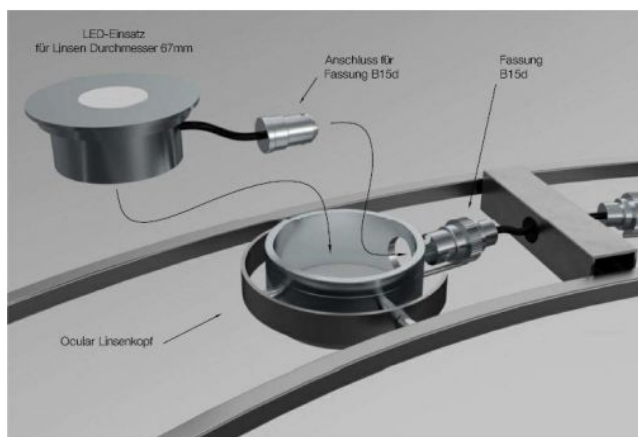

## LED conversion for Ocular

### Technical details

<b>Country of Manufacture</b>	 Germany
<b>Manufacturer</b>	Licht im Raum
<b>Designer</b>	Licht im Raum
<b>Protection class / IP rating</b>	IP40
<b>Contents of the package</b>	LED
<b>dimming</b>	on site dimmable with a trailing edge dimmer
<b>LED</b>	inclusive
<b>light distribution</b>	directly and indirectly

### Description

The LED conversion for Ocular Classic with B15 socket is an LED insert. The insert is available for the lens diameters 67 mm. A connection for a B15 socket is integrated. The LED inserts have one uplight and one downlight. They are dimmable on site with a trailing edge phase dimmer.