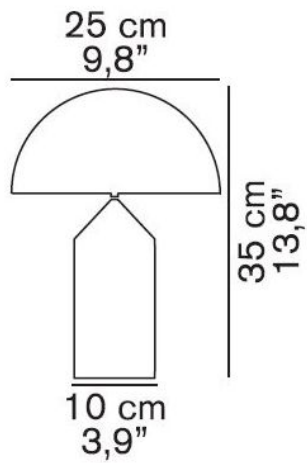

Oluce

Atollo 238 spare reflector black

Technical details

Country of Manufacture	 Italy
Manufacturer	Oluce
Designer	Vico Magistretti
material	metal
color	black
Diameter in cm	25
Dimensions	Ø 25 cm

Description

The Oluce Atollo 238 replacement reflector in black is a spare part for the Atollo 238. The spare reflector has a diameter of 25 cm.