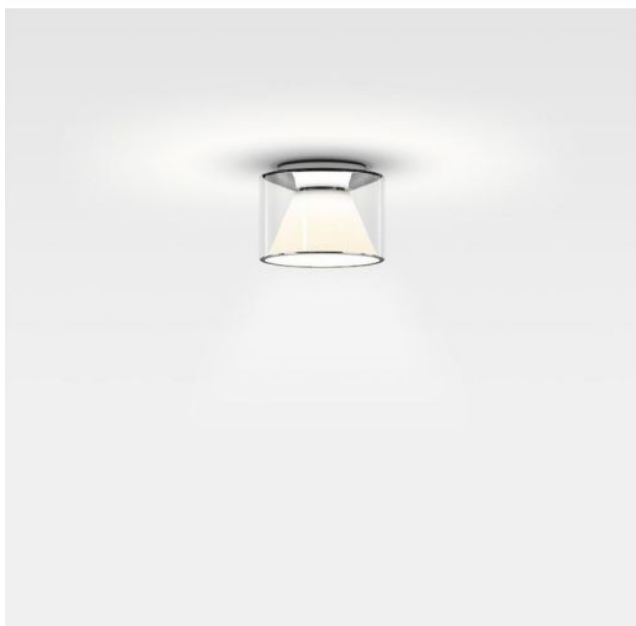

Serien Lighting

Drum Ceiling S Short

Farbtemperatur in Kelvin

- Dim to warm
- 2,700 extra warm white
- 3,000 warm white

Technical details

Country of Manufacture	 Germany
Manufacturer	Serien Lighting
Designer	Jean Marc da Costa
Year of design	2020
Protection class / IP rating	IP20
Contents of the package	LED
Diameter in cm	16
material	acrylic glass, aluminum, glass
dimming	dimmable with a trailing edge dimmer and with a leading edge dimmer
Wattage	11 W
LED	inclusive
Colour Rendering Index	>90
bulb exchange	on site itself
Dimensions	H 13 cm Ø 16 cm

Description

The Serien Lighting Drum Ceiling S Short ceiling lamp has a height of 13 cm and a diameter of 16 cm. The Drum Ceiling S Short is available in different versions: with a colour temperature of 2,700 Kelvin extra warm white, 3,000 Kelvin warm white or with dim to warm function. With the Dim to warm function, the dimming behaviour of classic incandescent lamps, which is perceived as pleasant, is imitated when dimming. When dimmed down, the light not only becomes darker but also changes its colour temperature. The colour temperature changes from 1,800 Kelvin extra warm white to 3,000 Kelvin warm white when dimmed.