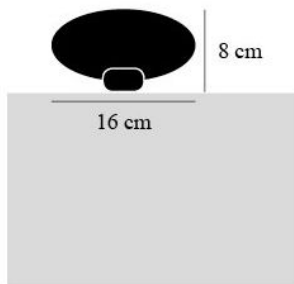

## Technical details

<b>Country of Manufacture</b>	 Italy
<b>Manufacturer</b>	Catellani & Smith
<b>Color temperature in Kelvin</b>	6,000 cold white

## Description

Additional charge for light colour 6000 Kelvin cool white for Atman