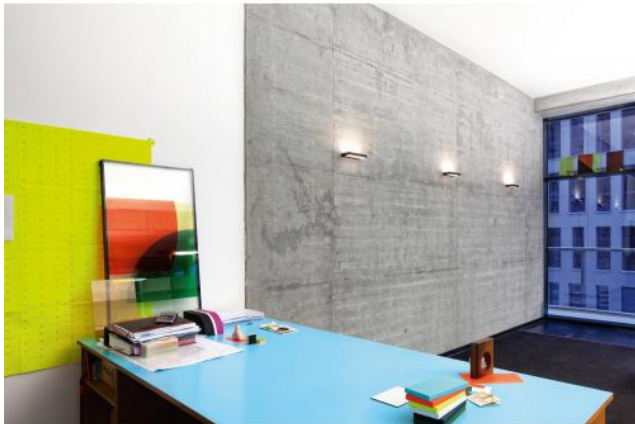

Serien Lighting

SML2 Wall 220 Black

Leuchtmittelabdeckung

- satinée / raster
- satinée / satinée

Farbtemperatur in Kelvin

- 2,700 extra warm white
- 3,000 warm white

Technical details

Country of Manufacture	 Germany
Manufacturer	Serien Lighting
Designer	Jean Marc da Costa
Protection class / IP rating	IP20
Contents of the package	LED
Depth in cm	9
material	aluminum, polycarbonate
dimming	on site dimmable with a trailing edge dimmer
Wattage	15 W
LED	inclusive
Colour Rendering Index	>90
bulb exchange	on site itself
Dimensions	H 3 cm B 22 cm

Description

The Serien Lighting SML2 Wall 220 Black has a width of 22 cm. It is 3 cm high and 9 cm deep. The SML2 wall lamp is offered with different lamp covers: With the lamp covers, it is possible to either scatter the light upwards and downwards (satinée / satinée) or to scatter it in one direction and, depending on how the lamp is fixed, to dim it downwards or upwards (satinée / raster). The SML2 Wall 220 Black is available with a colour temperature of 2,700 Kelvin extra warm white or with 3,000 Kelvin warm white. The integrated LED can be replaced on site if required. Cover plates and mirror adapters are offered as accessories for the lamp.