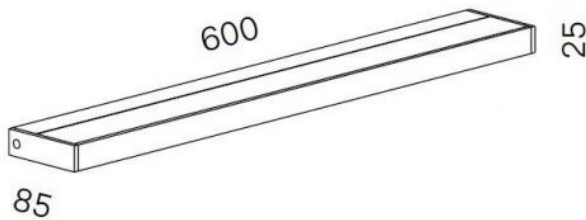

Serien Lighting

SML2 Wall 600 Silver

Leuchtmittelabdeckung

- satinée / satinée
- satinée / raster

Farbtemperatur in Kelvin

- Tunable White
- 2,700 extra warm white
- 3,000 warm white

Technical details

Country of Manufacture	 Germany
Manufacturer	Serien Lighting
Designer	Jean Marc da Costa
Protection class / IP rating	IP20
Contents of the package	LED
Depth in cm	9
material	aluminum, polycarbonate
dimming	dimmable on site
Wattage	20 W
LED	inclusive
Colour Rendering Index	>90
bulb exchange	on site itself
Dimensions	H 3 cm B 60 cm

Description

The Serien Lighting SML2 Wall 600 Silver has a width of 60 cm. It is 3 cm high and 9 cm deep. The wall lamp is available with different lamp covers: With the satinée / satinée lamp cover, the light is scattered upwards and downwards. With the satinée / raster cover, the light is scattered in one direction and dimmed in the other.