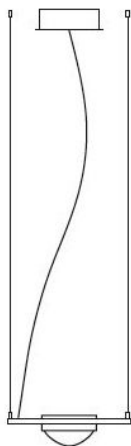

Licht im Raum

Ocular lens LED

Linsendurchmesser

- 100 mm
- 67 mm

Technical details

Country of Manufacture	 Germany
Manufacturer	Licht im Raum
Designer	Licht im Raum
material	glass

Description

The Licht im Raum Ocular Lens LED focuses the emitted light and directs it immediately in the desired direction. It has an embossed edge and is available with a diameter of 67 mm or 100 mm. This Ocular lens is a replacement part for all LED lamps of the series and is suitable for the Ocular 1 LED, 2 LED, 4 LED, 6 LED, 6 LED series 100 as well as all LED wall lamps and spot lamps of the Ocular series.