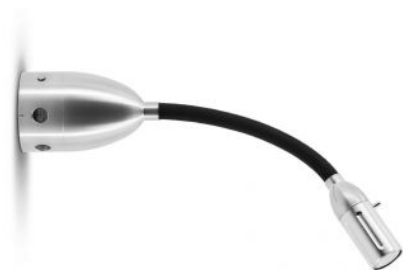

less'n'more

Zeus Wall / Ceiling Light Z-BDL1

Dimmbarkeit

- Push button dimmer at the canopy
- on site dimmable with a trailing edge dimmer

Oberfläche

- aluminum
- black
- white

flexible_arm

- aluminum
- textile green
- textile red
- textile brown
- textile white
- textile black
- textile blue
- textile anthracite

Technical details

Country of Manufacture	 Germany
Manufacturer	less'n'more
Designer	less'n'more
protection	IP43
Scope of delivery	LED
material	aluminum, glass
beam angle	15 - 75 degrees
Wattage	4.2 W
LED	inclusive
Colour Rendering Index	90
Luminous flux in lm	450
Color temperature in Kelvin	2,700 extra warm white
canopy dimensions	7 cm
light head dimensions	3 cm
bulb exchange	on site itself
Dimensions	L max. 30 cm

Description

The Less'n'more Zeus Wall / Ceiling Light Z-BDL1 can be mounted on the wall or ceiling. It is built onto the surface. Its canopy / wall mounting made of aluminum has a diameter of 6.5 cm. This lamp has a flexible lamp arm that can be stretched and bent as desired. At maximum extension of the lamp arm, the lamp has a length of 30 cm. The flexible lamp arm is offered in these colours: aluminum, textile black, white, anthracite, blue, green, red and brown. An LED with a colour temperature of 2,700 Kelvin extra warm white is integrated in the lamp head.

The lamp head and the canopy are available in the surfaces aluminum and black. The Zeus Wall / Ceiling Light Z-BDL1 is offered on site dimmable with a trailing edge phase dimmer or with an integrated push button dimmer on the canopy. The version with push button dimmer can be switched and dimmed via the push button. The beam angle of the light can be continuously adjusted between 15 and 75 degrees. To do this, the glass lens is turned out of or into the lamp head. With a larger beam angle, the light is distributed over a larger area.