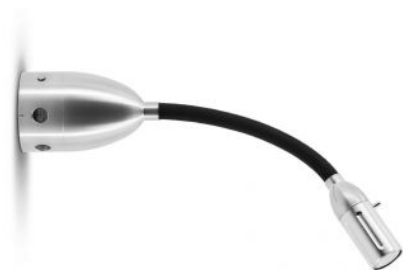

less'n'more

Zeus Wall / Ceiling Light Z-BDL1

Dimmbarkeit

- Push button dimmer at the canopy
- on site dimmable with a trailing edge dimmer

Oberfläche

- aluminum
- black
- white

flexible_arm

- textile green
- textile red
- textile brown
- textile white
- textile black
- textile blue
- textile anthracite
- aluminum

Technical details

Country of Manufacture	 Germany
Manufacturer	less'n'more
Designer	less'n'more
Protection class / IP rating	IP43
Contents of the package	LED
material	aluminum, glass
beam angle	15 - 75 degrees
Wattage	4.2 W
LED	inclusive
Colour Rendering Index	90
Luminous flux in lm	450
Color temperature in Kelvin	2,700 extra warm white
canopy dimensions	7 cm
light head dimensions	3 cm
bulb exchange	on site itself
Dimensions	L max. 30 cm

Description

The Less'n'more Zeus Wall / Ceiling Light Z-BDL1 can be mounted on the wall or ceiling. It is built onto the surface. Its canopy / wall mounting made of aluminum has a diameter of 6.5 cm. This lamp has a flexible lamp arm that can be stretched and bent as desired. At maximum extension of the lamp arm, the lamp has a length of 30 cm. The flexible lamp arm is offered in these colours: aluminum, textile black, white, anthracite, blue, green, red and brown. An LED with a colour temperature of 2,700 Kelvin extra warm white is integrated in the lamp head.

The lamp head and the canopy are available in the surfaces aluminum and black. The Zeus Wall / Ceiling Light Z-BDL1 is offered on site dimmable with a trailing edge phase dimmer or with an integrated push button dimmer on the canopy. The version with push button dimmer can be switched and dimmed via the push button. The beam angle of the light can be continuously adjusted between 15 and 75 degrees. To do this, the glass lens is turned out of or into the lamp head. With a larger beam angle, the light is distributed over a larger area.