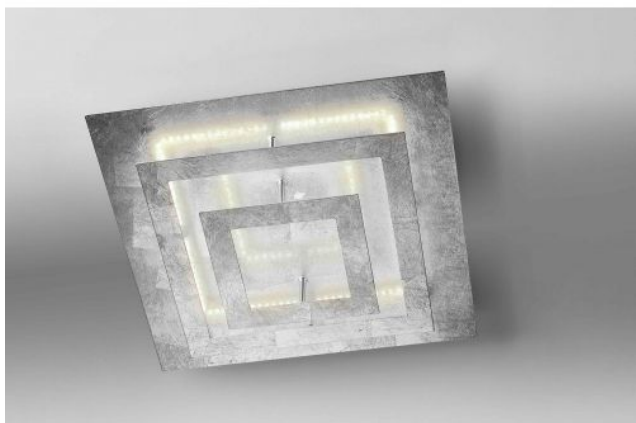

Lupia Licht

Square

Oberfläche

- gold
- silver
- white

Technical details

Country of Manufacture	 Germany
Manufacturer	Lupia Licht
Protection class / IP rating	IP20
Contents of the package material	LED metal
dimming	on site dimmable with a trailing edge dimmer
Wattage	27 W
LED	inclusive
Colour Rendering Index	>90
Luminous flux in lm	2,200
Color temperature in Kelvin	2,700 extra warm white
Dimensions	H 10 cm B 40 cm L 40 cm

Description

The Lupia Light Square is 40 cm long, 40 cm wide and 9.5 cm high. This wall / ceiling lamp is available in different surfaces. On the square frame, there are LEDs that radiate indirectly against the reflector. The lamp with a gold leaf surface produces a particularly warm light. The Square by Lupia Licht can be dimmed on site with a trailing edge phase dimmer. The Square wall/ceiling lamp comes from the manufacturer Lupia Licht in Germany.