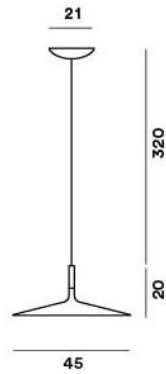

Foscarini

Aplomb Large spare LED

Kabelfarbe

- black
- white

Technical details

Country of Manufacture	 Italy
Manufacturer	Foscarini
Designer	Lucidi & Pevere
cabl length	320 cm
Wattage	11.7 W
Colour Rendering Index	>90
Luminous flux in lm	1,279
Color temperature in Kelvin	2,700 extra warm white
Protection class / IP rating	IP20

Description

The Foscarini Aplomb Large replacement LED has a power of 11.7 Watt and a colour temperature of 2.700 Kelvin extra warm white. It is offered with a black or white cable. This spare part is suitable for all Aplomb Large versions.