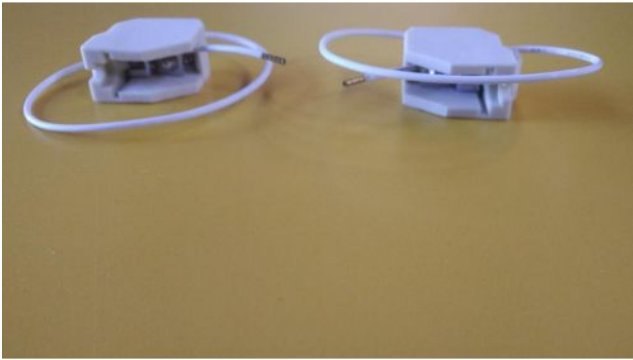

Serien Lighting

SML Wall spare socket R7s pair

Technical details

Country of Manufacture	 Germany
Manufacturer	Serien Lighting
Designer	Jean Marc da Costa
Base / Socket	R7s

Description

The Serien Lighting SML Wall replacement socket R7s can be used for the SML halogen wall lamp in the sizes Medium and Large. This spare part is a pair of replacement sockets. Two R7s sockets are required per Medium or Large lamp.