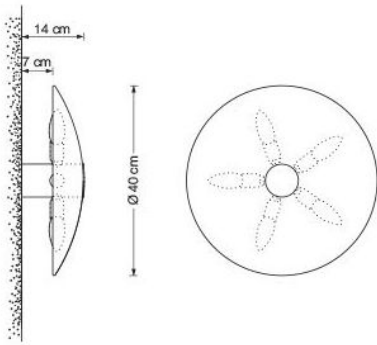

### Technical details

**Country of Manufacture**

**Manufacturer**

**Designer**

**material**

**Diameter in cm**

**Dimensions**

Florian Schulz

Florian Schulz

opal glass

40

H 7 cm | Ø 40 cm