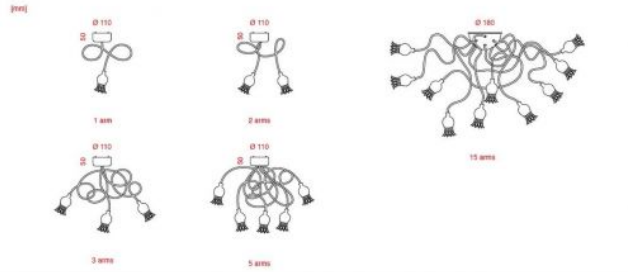

## Poppy Spare Bimetallic Lamellae

### Technical details

<b>Country of Manufacture</b>	 Germany
<b>Manufacturer</b>	Serien Lighting
<b>material</b>	bimetal
<b>Dimensions</b>	L 12 cm

### Description

The Serien Lighting Poppy replacement bimetal lamellae can be used for all lamps from the Poppy family. This replacement part has the shape of a metal flower. After switching on the light, the metal flower opens due to the heat of the light bulb. The lamellae can be replaced without tools.