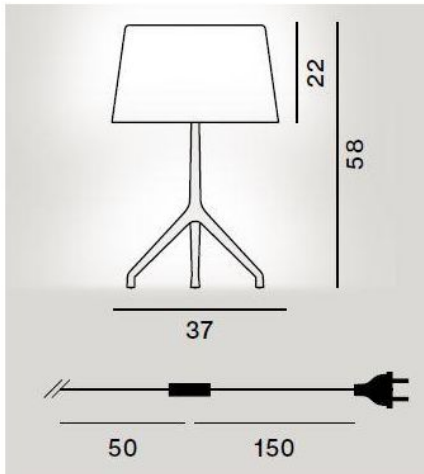

## Lumiere XXL Spare Frame

### Technical details

<b>Country of Manufacture</b>	 Italy
<b>Manufacturer</b>	Foscarini
<b>Designer</b>	Rodolfo Dordoni
<b>material</b>	aluminum
<b>cable length</b>	200 cm
<b>cable color</b>	transparent
<b>dimming</b>	cord dimmer
<b>Base / Socket</b>	G9
<b>system performance</b>	4 x 33 Watt (max)
<b>Protection class / IP rating</b>	IP20