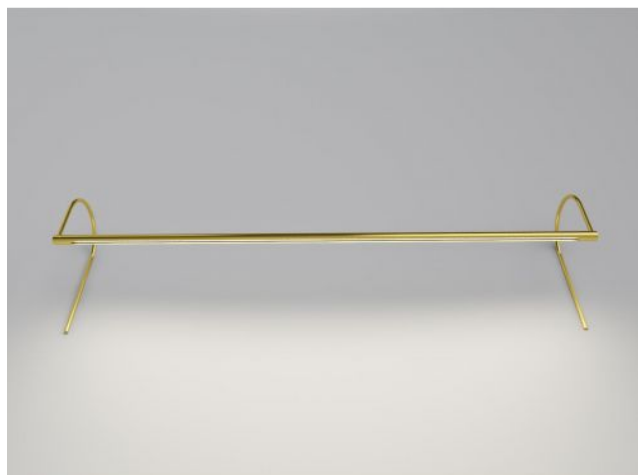

Betec

Minimus 119 cm Typ 15

Oberfläche

- chrome
- matt gold
- brass glossy
- brass matt
- glossy nickel
- matt Nickel
- black
- browning
- gold glossy

Technical details

Country of Manufacture	 Germany
Manufacturer	Betec
Designer	Horst Lettenmayer
Protection class / IP rating	IP20
Contents of the package	LED
Projection in cm	15
material	brass
Wattage	38.4 W
LED	inclusive
Colour Rendering Index	>90
Luminous flux in lm	3,794.6
Color temperature in Kelvin	2,700 extra warm white
Dimensions	H 25 cm L 119 cm

Description

The Betec Minimus is a further development of the Clarus picture light. In contrast to the Clarus, its lamp head is thicker with a diameter of 1.8 cm. The Minimus was designed for the use of a Duo LED. A Duo LED consists of two LEDs in one housing and therefore has a particularly high light output. As a result, this picture light can also fulfil the side effect of brightening up a room. Its emitted light is mainly directed at the respective object, but it is reflected into the room at the same time, so that a pleasant atmosphere is created with the basic brightness.