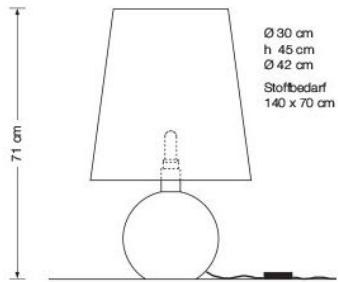

### Technical details

<b>Country of Manufacture</b>	 Germany
<b>Manufacturer</b>	Florian Schulz
<b>material</b>	silk
<b>color</b>	white
<b>Diameter in cm</b>	42
<b>Dimensions</b>	H 45 cm   Ø 42 cm

### Description

The replacement shade for the Florian Schulz Ora 25 table lamp is made of white silk. The shade diameter is 42 cm (bottom) and 30 cm (top). The height of the replacement shade is 45 cm.