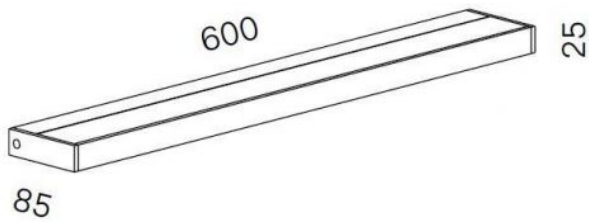

Serien Lighting

SML2 Wall 600 replacement glass Raster

Technical details

Country of Manufacture

 Germany

Manufacturer

Serien Lighting

material

glass

Description

The SML2 Wall 600 replacement glass raster is used as a lamp cover for the SML2 LED wall lamps by Serien Lighting. The light is largely dimmed by this lamp cover.