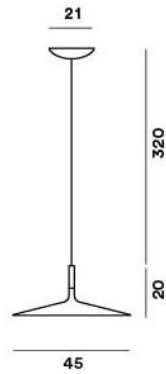

Foscarini

Aplomb Large canopy on/off

Oberfläche

- black
- white

Technical details

Country of Manufacture	Italy
Manufacturer	Foscarini
Designer	Lucidi & Pevere
material	aluminum
Diameter in cm	21
Dimensions	Ø 21 cm

Description

The Foscarini Aplomb Large canopy on/off is suitable for the non-dimmable Aplomb Large lamp. This Foscarini original part is made of aluminum and has a diameter of 21 cm. The canopy is offered in white and black.