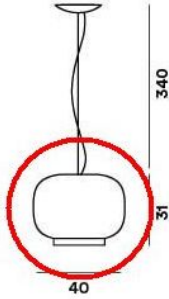

Foscarini

Chouchin 1 LED-Pendant Lamp Spare Shade

Diffusorfarbe

- green
- grey
- orange

Technical details

Country of Manufacture	 Italy
Manufacturer	Foscarini
material	glass
Diameter in cm	40
Dimensions	H 31 cm Ø 40 cm

Description

This Foscarini original replacement glass is a spare part of the for the Chouchin 1 LED pendant lamp. The replacement glass has a diameter of 40 cm and is 31 cm high. The replacement glass is available in orange, green and grey.