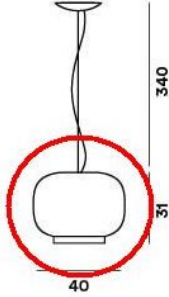

Foscarini

Chouchin 1 LED-Pendant Lamp Spare Shade

Diffusorfarbe

- grey
- green
- orange

Technical details

Country of Manufacture	 Italy
Manufacturer	Foscarini
material	glass
Diameter in cm	40
Dimensions	H 31 cm Ø 40 cm

Description

This Foscarini original replacement glass is a spare part of the for the Chouchin 1 LED pendant lamp. The replacement glass has a diameter of 40 cm and is 31 cm high. The replacement glass is available in orange, green and grey.