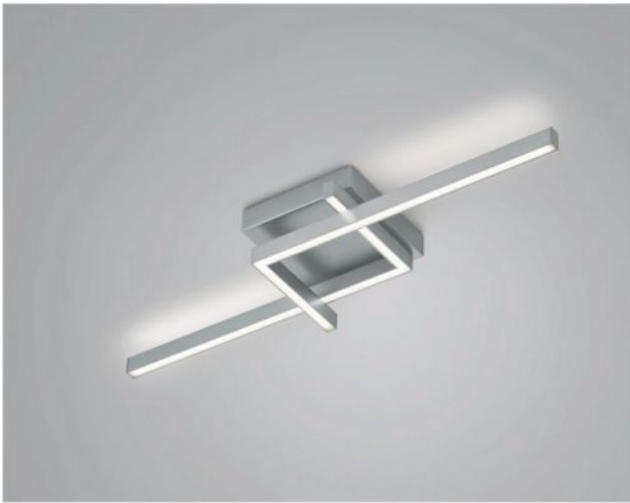

Knapstein

FRIDA-80

Oberfläche

- nickel
- black

Technical details

Country of Manufacture	 Germany
Manufacturer	Knapstein
Designer	Knapstein
Year of design	2022
Protection class / IP rating	IP20
Contents of the package	LED
material	metal
dimming	dimmable with a trailing edge dimmer and with a leading edge dimmer
Wattage	36 W
LED	inclusive
Colour Rendering Index	>90
Luminous flux in lm	4,119
Color temperature in Kelvin	2,700 extra warm white
bulb exchange	at the manufacturer / at the factory
Dimensions	H 10 cm B 24 cm L 84 cm

Description

The Knapstein FRIDA-80 emits light upwards and downwards at the same time, so that a uniform lighting impression is also created across the ceiling. The ceiling lamp is 84 cm long and 24 cm wide. Its height is 10 cm in total. The FRIDA-80 is available in the surfaces matt nickel and black. A powerful, dimmable LED with a colour temperature of 2,700 Kelvin extra warm white is included. The FRIDA-110 with a length of 112 cm is also available from the series.