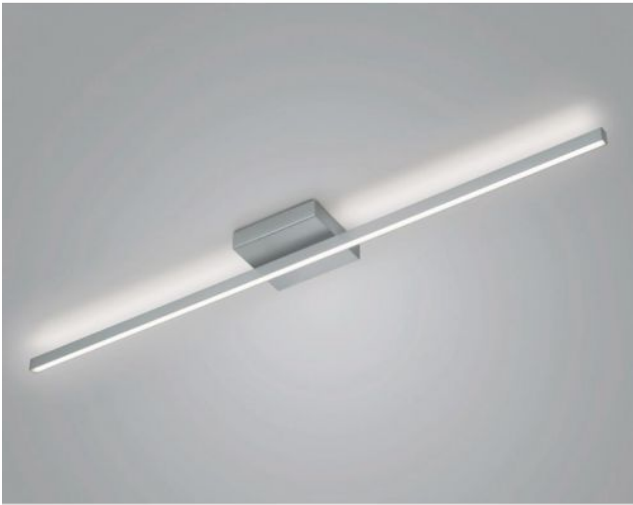

Knapstein

NURI-1

Oberfläche

- nickel
- black

Technical details

Country of Manufacture	 Germany
Manufacturer	Knapstein
Designer	Knapstein
Year of design	2022
Protection class / IP rating	IP20
Contents of the package	LED
material	metal
dimming	dimmable with a trailing edge dimmer and with a leading edge dimmer
Wattage	44 W
LED	inclusive
Colour Rendering Index	>90
Luminous flux in lm	5,089
Color temperature in Kelvin	2,700 extra warm white
bulb exchange	at the manufacturer / at the factory
Dimensions	H 7 cm B 19 cm L 132 cm

Description

The Knapstein NURI-1 is a rod-shaped ceiling light. The lamp distributes its light upwards and downwards at the same time. This creates light effects on the ceiling. The NURI-1 is 132 cm long and 7 cm high. The ceiling light is offered in the surfaces matt nickel and black. It is operated with a powerful, dimmable LED that has a colour temperature of 2,700 Kelvin extra warm white.