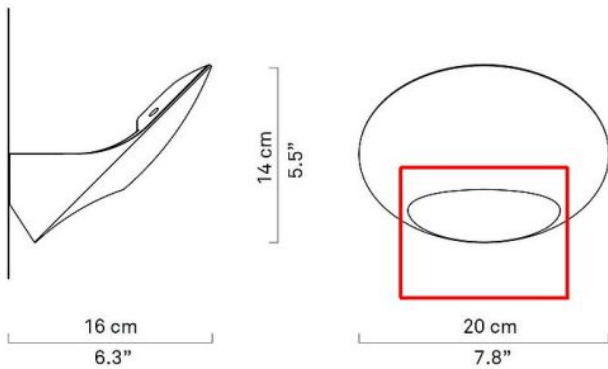

Luceplan

Replacement LED unit for Garbi

Farbtemperatur in Kelvin

- 3,000 warm white
- 2.700 extra warm white

Technical details

Country of Manufacture	 Italy
Manufacturer	Luceplan
dimming	on site dimmable with a trailing edge dimmer
Wattage	30 W
Color temperature in Kelvin	2,700 extra warm white
Protection class / IP rating	IP20