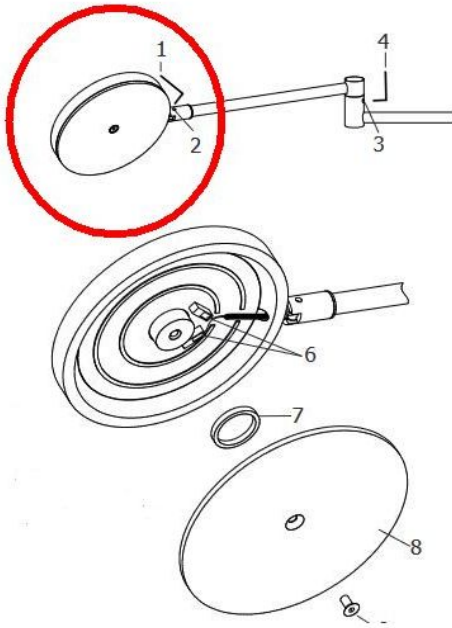

### Technical details

<b>Country of Manufacture</b>	 Germany
<b>Manufacturer</b>	Holtkoetter
<b>Diameter in cm</b>	12
<b>dimming</b>	dimmable
<b>Wattage</b>	19 W
<b>Colour Rendering Index</b>	>90
<b>Color temperature in Kelvin</b>	2,700 extra warm white
<b>Dimensions</b>	Ø 12 cm