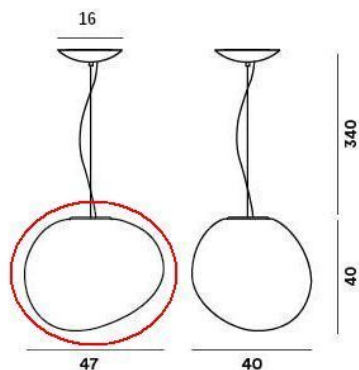

Foscarini

Gregg Sospensione Grande Replacement Glass E-27

Technical details

Country of Manufacture	 Italy
Manufacturer	Foscarini
material	glass
color	white
Dimensions	H 40 cm B 40 cm L 47 cm

Description

This Foscarini Gregg replacement glass from the year of manufacture 2018 is an original replacement glass in white satin suitable for the version with E-27 socket of the Foscarini Gregg Sospensione Grande pendant light.