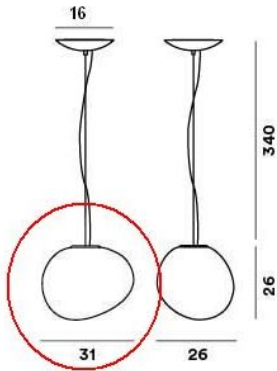

### Technical details

<b>Country of Manufacture</b>	 Italy
<b>Manufacturer</b>	Foscarini
<b>material</b>	glass
<b>color</b>	white
<b>Dimensions</b>	H 26 cm   B 26 cm   L 31 cm

### Description

This Foscarini Gregg replacement glass from the year of manufacture 2018 is an original replacement glass in white satin suitable for the version with E-27 socket of the Foscarini Gregg Sospensione Media pendant lamp.