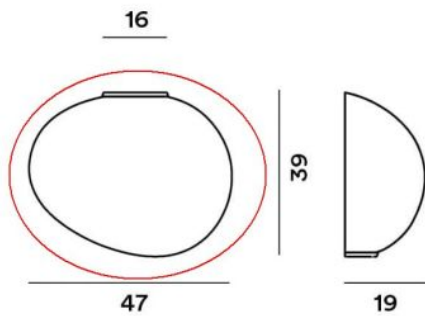

Foscarini

Gregg Parete Grande Semi 1 Replacement Glass

Technical details

Country of Manufacture	 Italy
Manufacturer	Foscarini
material	glass
color	white
Dimensions	H 39 cm B 19 cm L 47 cm

Description

This Foscarini Gregg replacement glass in white satin is an original replacement glass from the Italian manufacturer suitable for the Foscarini Gregg Parete Grande Semi 1 wall lamp.