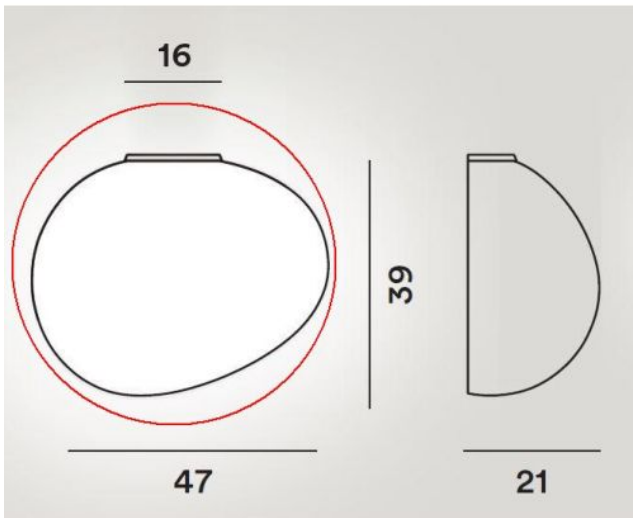

## Gregg Parete Grande Semi 2 Replacement Glass

### Technical details

<b>Country of Manufacture</b>	 Italy
<b>Manufacturer</b>	Foscarini
<b>material</b>	glass
<b>color</b>	white
<b>Dimensions</b>	H 39 cm   B 21 cm   L 47 cm