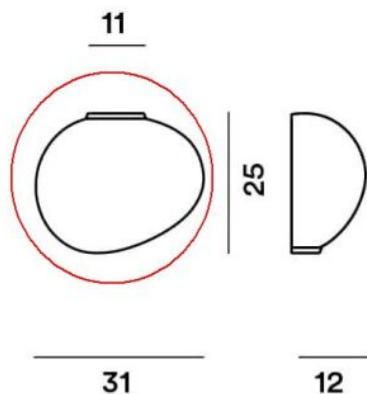

### Technical details

<b>Country of Manufacture</b>	 Italy
<b>Manufacturer</b>	Foscarini
<b>material</b>	glass
<b>color</b>	white
<b>Dimensions</b>	H 25 cm   B 12 cm   L 31 cm