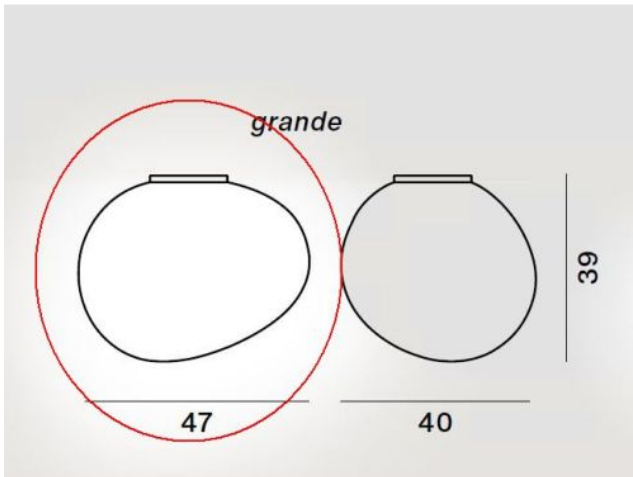

### Technical details

<b>Country of Manufacture</b>	 Italy
<b>Manufacturer</b>	Foscarini
<b>material</b>	glass
<b>color</b>	white
<b>Dimensions</b>	H 40 cm   B 39 cm   L 47 cm