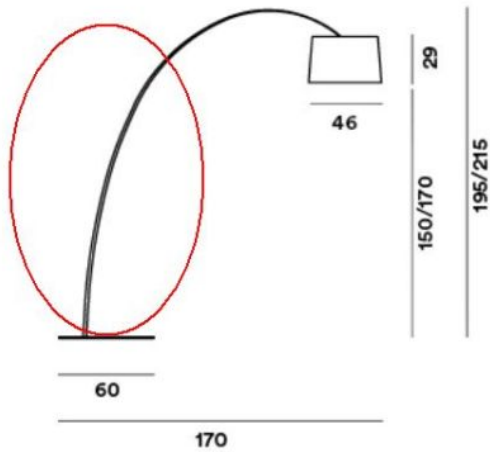

Foscarini

Bottom Spare rod for Twiggy Terra LED

Oberfläche

- black
- graphite
- greige grey-beige
- red
- white

Technical details

Country of Manufacture	 Italy
Manufacturer	Foscarini
material	glass fiber

Description

The replacement rod the Foscarini Twiggy Terra LED is available in white, crimson, greige (a mixture of grey and beige), graphite and black to match the lamp.