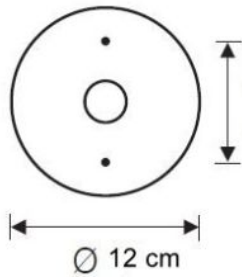

Florian Schulz

Gela 40 / 55 / 80 Backplate for mounting on ceiling boxes

Version

- brass burnished lacquered
- brass dark burnished lacquered
- brass matt brushed lacquered
- brass polished lacquered
- brass polished unlacquered
- chrome-plated brass
- copper-plated brass lacquered
- copper-plated brass matt brushed lacquered
- nickel-plated brass
- brass nickel-plated lacquered
- brass nickel-plated matt brushed

Technical details

Country of Manufacture	 Germany
Manufacturer	Florian Schulz
Designer	Florian Schulz
Diameter in cm	12
Dimensions	Ø 12 cm

Description

This original accessory from the German manufacturer Florian Schulz is a cover plate for mounting the Florian Schulz ceiling lamps from the Gela 40 / 55 / 80 series on ceiling boxes. The Gela cover plate has a diameter of 12 cm. The cover plate is available in the following surfaces: polished lacquered brass, matt brushed lacquered brass, nickel-plated brass, chrome-plated brass, burnished lacquered brass, dark burnished lacquered brass, copper-plated brass, nickel-plated lacquered brass, polished unlacquered brass, matt brushed lacquered copper-plated brass or matt brushed nickel-plated brass.