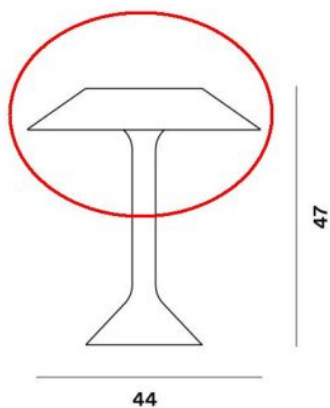

Foscarini

Chapeaux M replacement shade

Diffusorfarbe

- rojo
- gris
- ocre

Technical details

País de origen	 Italia
Fabricante	Foscarini
material	metal
Diámetro en cm	44
Dimensions	Ø 44 cm

Descripción

This original Foscarini spare part is a replacement shade made of metal, suitable for the Chapeaux M table lamp. The replacement shade from the Italian manufacturer has a diameter of 44 cm. The Replacement Shade is available in red, ochre and grey.