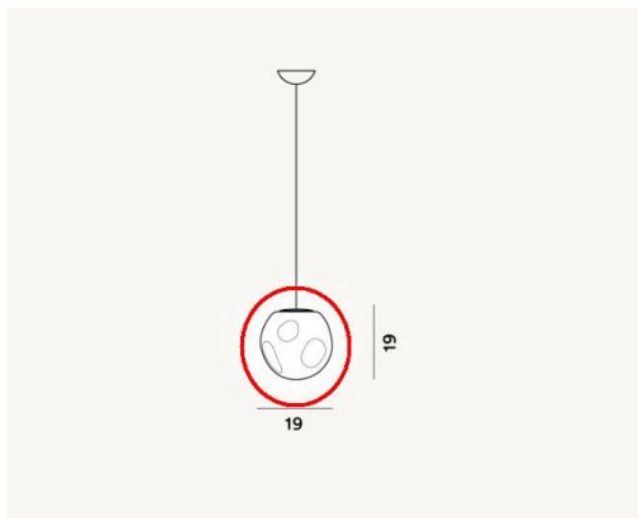

## Hoba Midi Sospensione Replacement Glass

### Technical details

<b>País de origen</b>	 Italia
<b>Fabricante</b>	Foscarini
<b>material</b>	vidrio
<b>superficie</b>	blanco
<b>Diámetro en cm</b>	19
<b>Dimensions</b>	H 19 cm   Ø 19 cm

### Descripción

This Foscarini original spare part replaces the existing glass of the Foscarini Hoba Midi Pendant Lamp. The hand-blown glass is available in white and is only suitable for the Foscarini Hoba Midi Pendant Lamp. This replacement glass is 19 cm high and has a diameter of 19 cm. This white replacement glass has the same structure as the original glass.