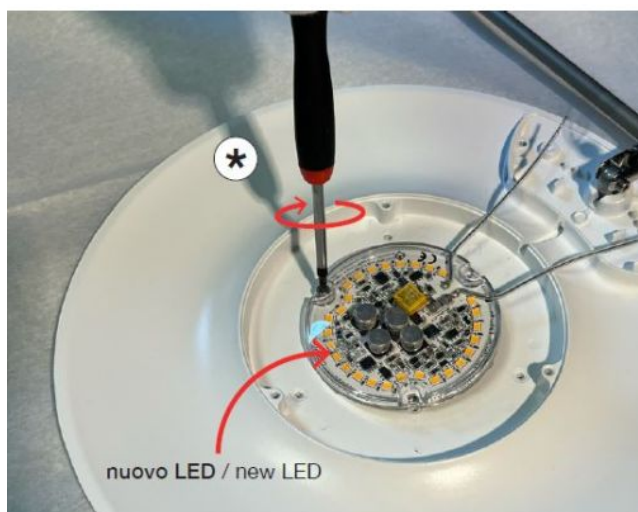

Catellani & Smith

Spare LED illuminant for Lederam C 180 / WF 25

Technical details

País de la Fabricación

 Italia

fabricante

Catellani & Smith

Potencia en vatios

15 W

Temperatura de color en grados Kelvin

2.700 extra blanco cálido

protección

IP20

Descripción

The Original LED-Replacement lamp for the Lederam C180 and the Lederam WF 25 is a replaceable LED with a power of 15 watts and a colour temperature of 2,700 Kelvin extra warm white. This lamp is suitable for the following Catellani Smith Lederam lamps: