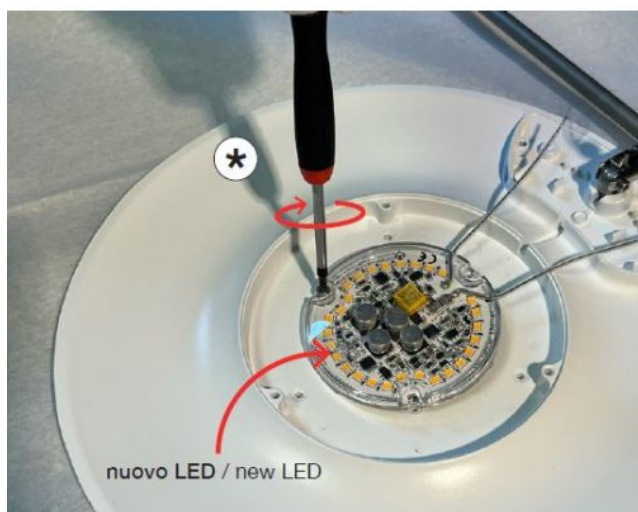

Catellani & Smith

Spare LED illuminant for Lederam C 180 / WF 25

Technical details

País de origen	 Italia
Fabricante	Catellani & Smith
Potencia en vatios	15 W
Temperatura de color en grados Kelvin	2.700 extra blanco cálido
Índice de protección / Protección IP	IP20

Descripción

The Original LED-Replacement lamp for the Lederam C180 and the Lederam WF 25 is a replaceable LED with a power of 15 watts and a colour temperature of 2,700 Kelvin extra warm white. This lamp is suitable for the following Catellani Smith Lederam lamps: