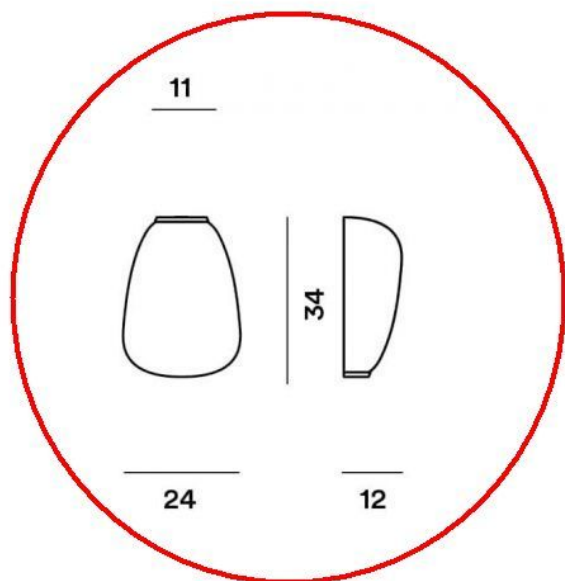

Foscarini

Rituals Parete Semi 1 Replacement Glass

Technical details

País de origen	 Italia
Fabricante	Foscarini
material	vidrio
color	blanco
Profundidad en cm	12
Dimensions	H 34 cm B 24 cm

Descripción

This Foscarini original replacement part replaces the existing mouth-blown glass of the Foscarini Rituals Parete Semi 1 wall lamp. The original replacement glass is available in satin white. This replacement glass is 34 cm high, 24 cm wide and has a depth of 12 cm.