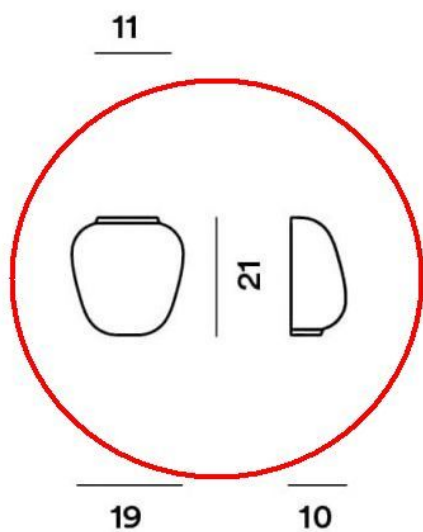

Foscarini

Rituals Parete Semi 3 Replacement Glass

Technical details

País de origen	 Italia
Fabricante	Foscarini
material	vidrio
color	blanco
Profundidad en cm	10
Dimensions	H 21 cm B 19 cm

Descripción

This Foscarini original replacement part replaces the existing mouth-blown glass of the Foscarini Rituals Parete Semi 3 wall lamp. The original replacement glass is available in satin white. This replacement glass is 21 cm high, 19 cm wide and has a depth of 10 cm.