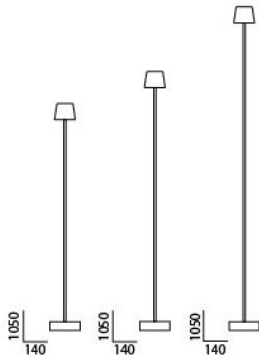

Anta

Cut replacement Cord transformer with slide control black

Technical details

País de origen	 Alemania
Fabricante	Anta
Potencia en vatios	20 - 60 W

Descripción

The Anta Cut replacement Cord transformer black is suitable for all halogen floor and table lamps of the Cut series from Anta. This Cord transformer is supplied with a sliding control.

220 - 240 V, 12V, 50/60 Hz, 20 - 60 W, tc=70 Grad Celsius, In=260mA