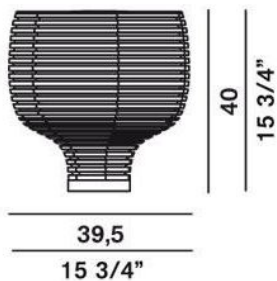

## Behive Tavolo Replacement - protection glass