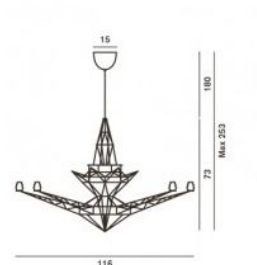

Foscarini

Lightweight Sospensione Replacement diffuser

Technical details

País de origen	 Italia
Fabricante	Foscarini
Diseñador	Tom Dixon
material	vidrio

Descripción

The Foscarini Lightweight Sospensione Original replacement diffuser in white surrounds one light source of the Lightweight pendant lamp and reduces the glare of the emitted light.