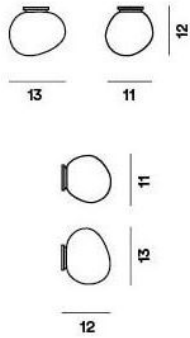

Foscarini

Gregg Soffitto Parete Tavolo Piccola Spare Glass from 2024

Technical details

País de origen	 Italia
Fabricante	Foscarini
Diseñador	Ludovica & Roberto Palomba
material	vidrio
Dimensions	H 12 cm B 11 cm L 13 cm

Descripción

The Foscarini Soffitto Parete Piccola replacement glass is 11 cm wide and 13 cm long. It is made of blown satin glass.