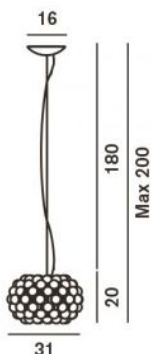

Foscarini

Caboche Sospensione - Inner Glass- piccola

Technical details

País de origen  Italia
Fabricante Foscarini

Descripción

This interior glass/the inner diffuser of Caboche Sospensione can only be used for the Caboche Sospensione Piccola pendant lamp with a diameter of 31 cm.