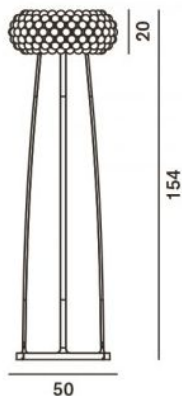

Foscarini

Caboche Interior glass -media

Technical details

País de origen

Fabricante

Foscarini

Descripción

The interior glass/the inner diffuser of Caboche Media is usable for Caboche Terra Media and Caboche Sospensione media. It can only be used for the halogen versions.